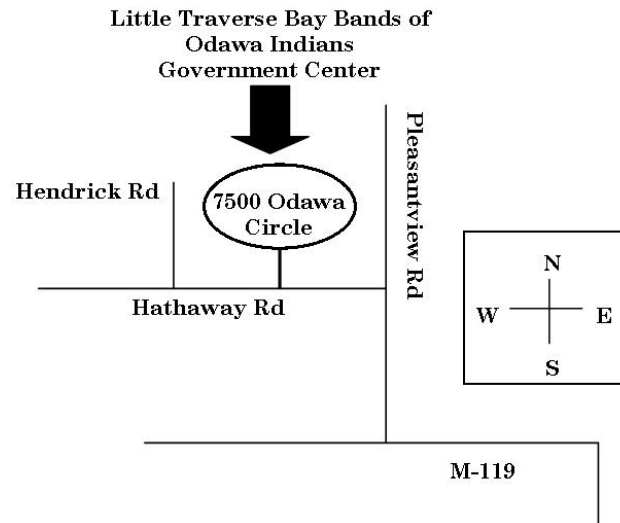

WOCTEP

Tuition

Tuition is per credit hour
and billed through
NCMC.

Financial Aid

Financial assistance may
be available to
participating students
who are eligible.

For more information
please contact

WOCTEP

Heidi: 231-242-1484

Dawn: 231-242-1485

Debbie: 231-242-1489

WOCTEP

Little Traverse Bay Bands of Odawa Indians
Education Department
7500 Odawa Circle
Harbor Springs, MI. 49740

Debbie Young, Project Director
(231) 242-1489 (231) 838-8036
dyoung@ltbbodawa-nsn.gov

Heidi Bosma, Curriculum Coordinator
(231) 242-1484 (231) 838-1370
hbosma@ltbbodawa-nsn.gov

Dawn Nightlinger, Administrative Assistant
(231) 242-1485 (231) 838-8026
dnightlinger@ltbbodawa-nsn.gov

Phlebotomy

Certificate of Development

WOCTEP

Waganakising Odawa Career and Technical Education Program

*Offering Career-based
and Technical Education
Opportunities
In partnership with*